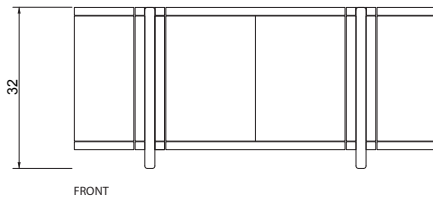

The Credenza unfolds in ripples from its center. Despite its seamless appearance, it's a technically complex piece that achieves simplicity. Available in Black Stain Ash, Maple and Rift White Oak.

Made in New York City, NY.

DIMENSIONS
72" L X 24" D X 32" H

PRICE

Black Oil Stain Ash	\$16,500
Maple Satin Clear Coat	\$16,500
Rift White Oak Satin Clear Coat	\$16,500

info@blacktablestudio.com

BLACKTABLE STUDIO