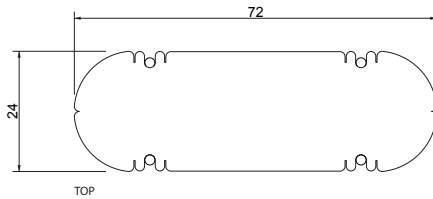

The Credenza unfolds in ripples from its center. Despite its seamless appearance, it's a technically complex piece that achieves simplicity. Available in Black Stain Ash, Maple and Rift White Oak.

Made in New York City, NY.

DIMENSIONS
72" L X 24" D X 32" H

PRICE

Black Oil Stain Ash	\$16,500
Maple Satin Clear Coat	\$16,500
Rift White Oak Satin Clear Coat	\$16,500

info@blacktablestudio.com

BLACKTABLE STUDIO